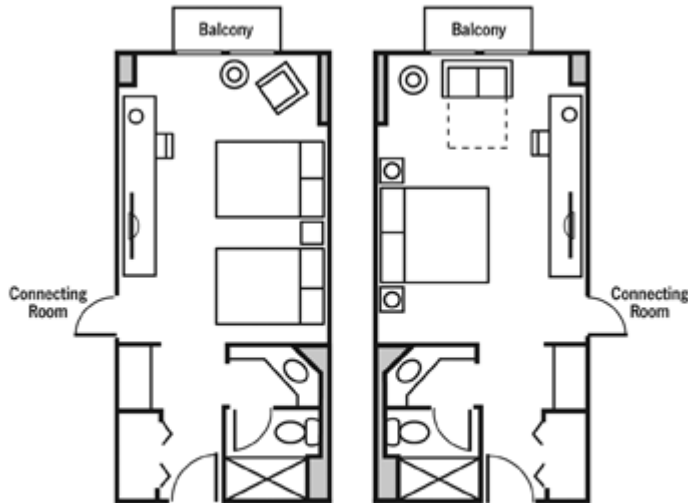

## Dolphin Guestroom Accommodations:

Standard Guestroom:  
\$169 per night for 1-2 occupants  
\$189 per night for 3-4 occupants

Premier Studio:  
\$304 per night

*Room configurations and furnishings may vary.*

*Room configurations and furnishings may vary.*

### **Guest room features include:**

- Fresh, contemporary decor
- High-speed Internet access
- In-room safe, which accommodates most lap top computers.
- 32" Widescreen flat-panel LCD TV
- Resort Information System – Interactive system on TV provides up-to-the-minute details on resort services, amenities, events and more
- In-house movies (charges apply)
- Full bath (additional private vanity in some rooms)
- Two dual-line telephones (1 cordless) with voice mail messaging and data port
- Individual climate control
- Hair dryers
- Make-up mirror
- Iron/ironing board
- Complimentary daily weekday newspaper
- All rooms are non-smoking
- Disability accessible rooms available

### **Additional features in the Premier Studio include:**

- 650 square foot room
- Sleeper sofa
- 42" widescreen flat panel LCD TV
- Entertainment console
- Conference table for four
- Wet bar
- Two lounge chairs
- Desk and chair
- Floor lamp
- Walk-in closet