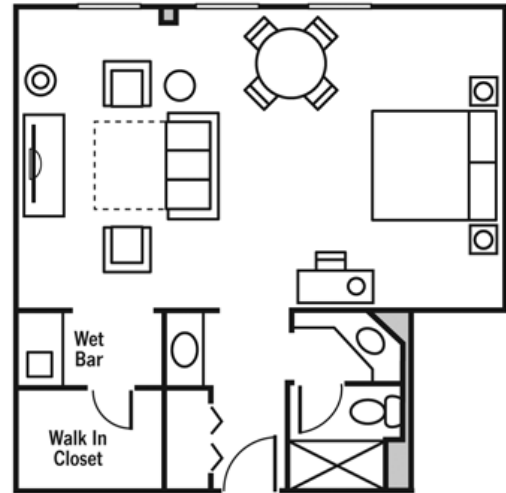

## Dolphin Guestroom Accommodations:

Standard Guestroom:  
\$169 per night for 1-2 occupants  
\$189 per night for 3-4 occupants

Premier Studio:  
\$304 per night

*Room configurations and furnishings may vary.*

*Room configurations and furnishings may vary.*

### **Guest room features include:**

- Fresh, contemporary decor
- High-speed Internet access
- In-room safe, which accommodates most lap top computers.
- 32" Widescreen flat-panel LCD TV
- Resort Information System – Interactive system on TV provides up-to-the-minute details on resort services, amenities, events and more
- In-house movies (charges apply)
- Full bath (additional private vanity in some rooms)
- Two dual-line telephones (1 cordless) with voice mail messaging and data port
- Individual climate control
- Hair dryers
- Make-up mirror
- Iron/ironing board
- Complimentary daily weekday newspaper
- All rooms are non-smoking
- Disability accessible rooms available

### **Additional features in the Premier Studio include:**

- 650 square foot room
- Sleeper sofa
- 42" widescreen flat panel LCD TV
- Entertainment console
- Conference table for four
- Wet bar
- Two lounge chairs
- Desk and chair
- Floor lamp
- Walk-in closet